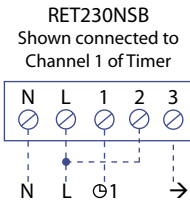

Hard Wired Underfloor Heating System

Example with 2 channel programmer with electronic dial setting room thermostats with night set-back

Example with 2 channel programmer with electro-mechanical room thermostats with night set-back