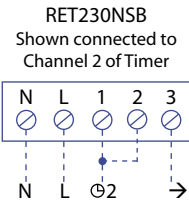

Hard Wired Underfloor Heating System

Example with 2 channel programmer with electronic dial setting room thermostats with night set-back

Example with 2 channel programmer with electro-mechanical room thermostats with night set-back