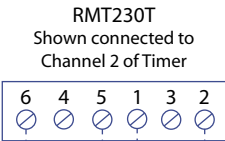

Hard Wired Underfloor Heating System

Example with 2 channel programmer with electronic dial setting room thermostats with night set-back

Example with 2 channel programmer with electro-mechanical room thermostats with night set-back