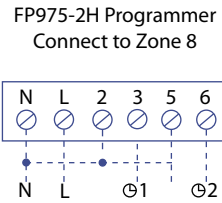

Hard Wired Underfloor Heating System

Example with 2 channel programmer with electronic dial setting room thermostats with night set-back

Example with 2 channel programmer with electro-mechanical room thermostats with night set-back