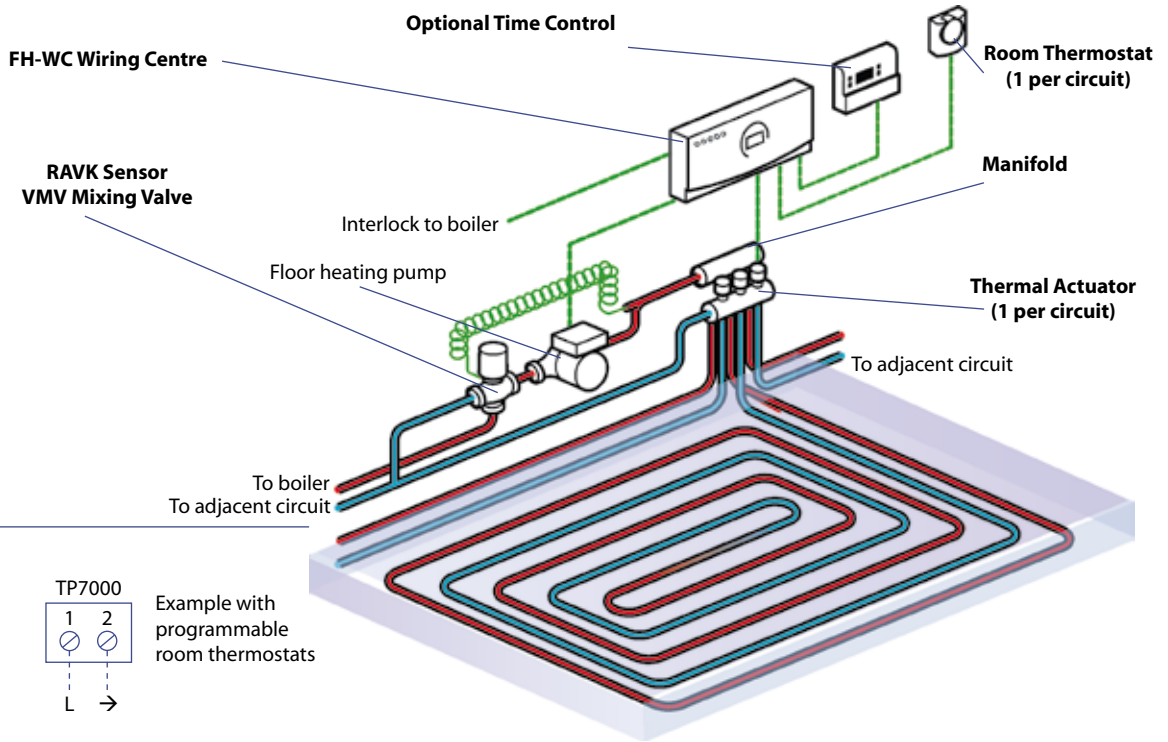

Hard Wired Underfloor Heating System

Example with 2 channel programmer with electronic dial setting room thermostats with night set-back

Example with 2 channel programmer with electro-mechanical room thermostats with night set-back