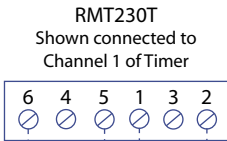

Hard Wired Underfloor Heating System

Example with 2 channel programmer with electronic dial setting room thermostats with night set-back

Example with 2 channel programmer with electro-mechanical room thermostats with night set-back